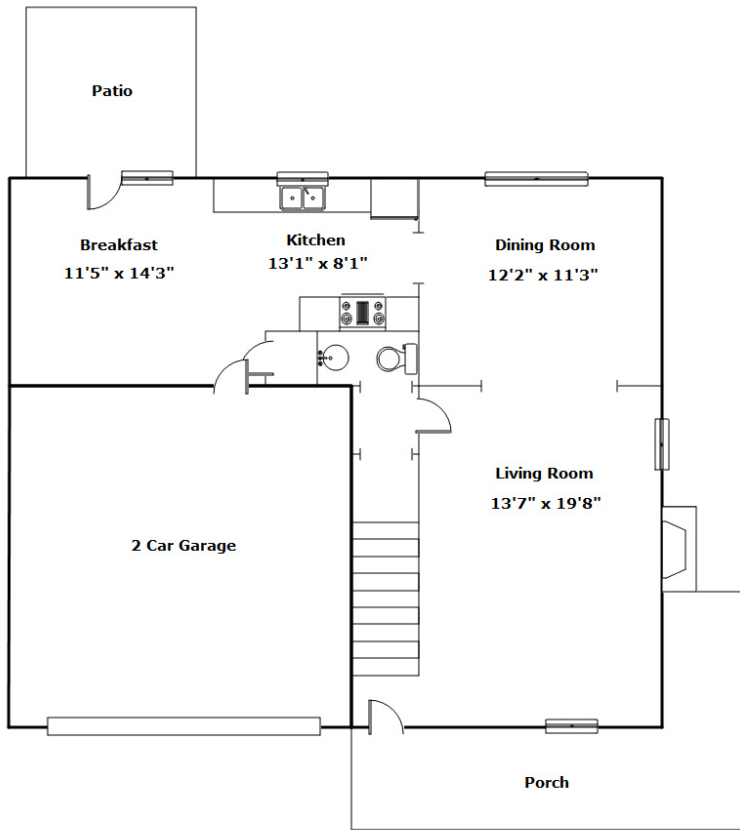

Information is deemed reliable but not guaranteed!

Virtual Tour:

<https://tours.look2homes.com/index/20162>

Jim Leitherer

Office Phone: 803-298-8481

Cell Phone: 803-298-0054

jimleitherer@gmail.com

<http://LeithererRealEstate.com>