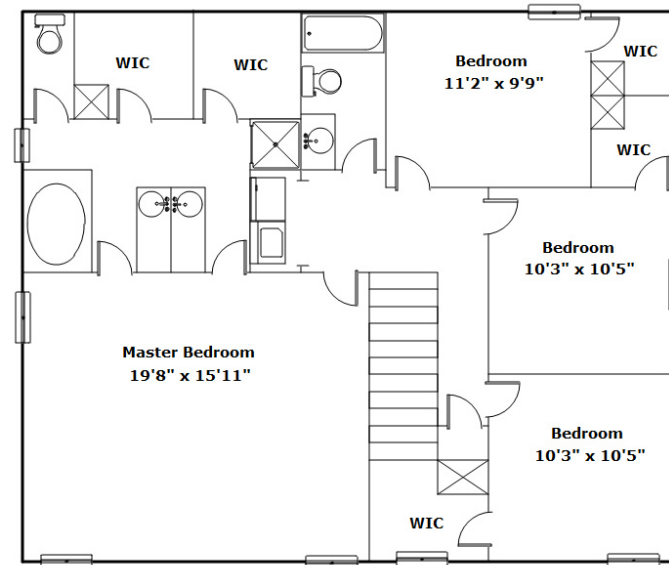

Information is deemed reliable but not guaranteed!

Virtual Tour:

<https://tours.look2homes.com/index/20162>

Jim Leitherer

Office Phone: 803-298-8481

Cell Phone: 803-298-0054

jimleitherer@gmail.com

<http://LeithererRealEstate.com>