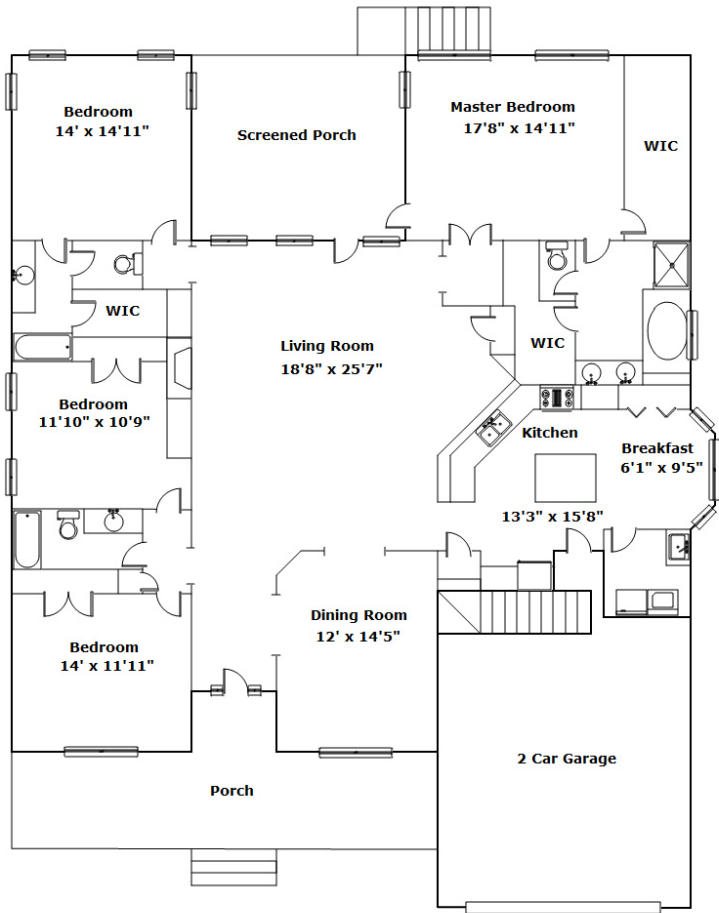

Information is deemed reliable but not guaranteed!

Information is deemed reliable but not guaranteed!

Virtual Tour:

<https://tours.look2homes.com/index/20159>

Jim Leitherer

Office Phone: 803-298-8481

Cell Phone: 803-298-0054