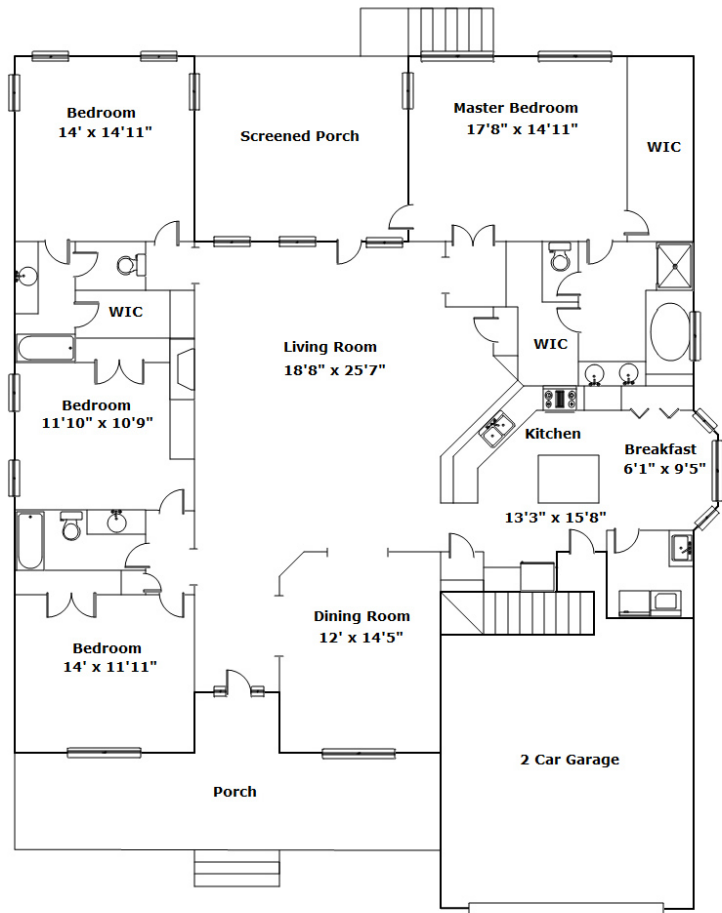

Information is deemed reliable but not guaranteed!

Information is deemed reliable but not guaranteed!

Virtual Tour:

<https://tours.look2homes.com/index/20159>

Jim Leitherer

Cell Phone: 803-298-0054

jimleitherer@gmail.com