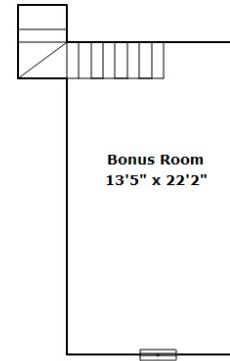

Information is deemed reliable but not guaranteed!

Information is deemed reliable but not guaranteed!

Virtual Tour:

<https://tours.look2homes.com/index/20159>

Jim Leitherer

Office Phone: 803-298-8481

Cell Phone: 803-298-0054