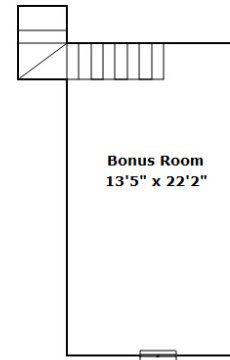

Information is deemed reliable but not guaranteed!

Information is deemed reliable but not guaranteed!

Virtual Tour:

<https://tours.look2homes.com/index/20159>

Jim Leitherer

Cell Phone: 803-298-0054

jimleitherer@gmail.com