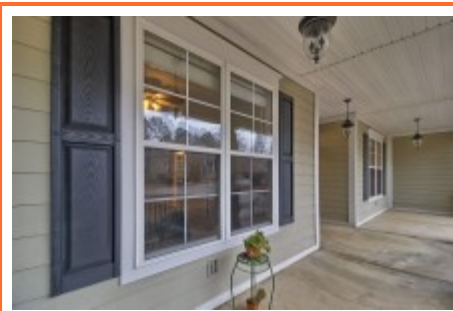

NextHome
SPECIALISTS

**213 Pointe Overlook Dr
Chapin,, SC 29036**

Virtual Tour:
<https://tours.look2homes.com/index/20159>

Jim Leitherer
Office Phone: 803-298-8481
Cell Phone: 803-298-0054
jimleitherer@gmail.com
<http://LeithererRealEstate.com>