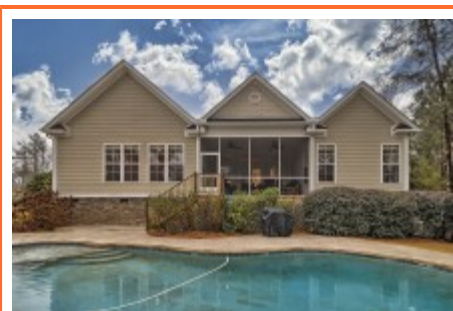

NextHome
SPECIALISTS

**213 Pointe Overlook Dr
Chapin,, SC 29036**

Virtual Tour:
<https://tours.look2homes.com/index/20159>

Jim Leitherer
Office Phone: 803-298-8481
Cell Phone: 803-298-0054
jimleitherer@gmail.com
<http://LeithererRealEstate.com>