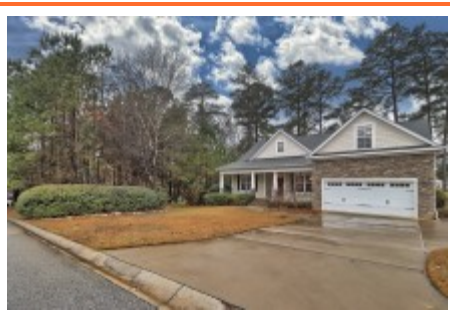

NextHome
SPECIALISTS

**213 Pointe Overlook Dr
Chapin,, SC 29036**

Virtual Tour:
<https://tours.look2homes.com/index/20159>

Jim Leitherer
Office Phone: 803-298-8481
Cell Phone: 803-298-0054
jimleitherer@gmail.com
<http://LeithererRealEstate.com>