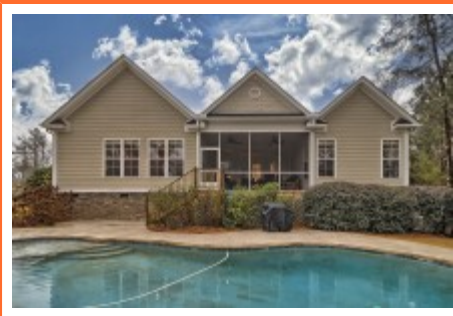

NextHome
SPECIALISTS

**213 Pointe Overlook Dr
Chapin,, SC 29036**

Virtual Tour:

<https://tours.look2homes.com/index/20159>

Jim Leitherer

Cell Phone: 803-298-0054

jimleitherer@gmail.com

<http://LeithererRealEstate.com>