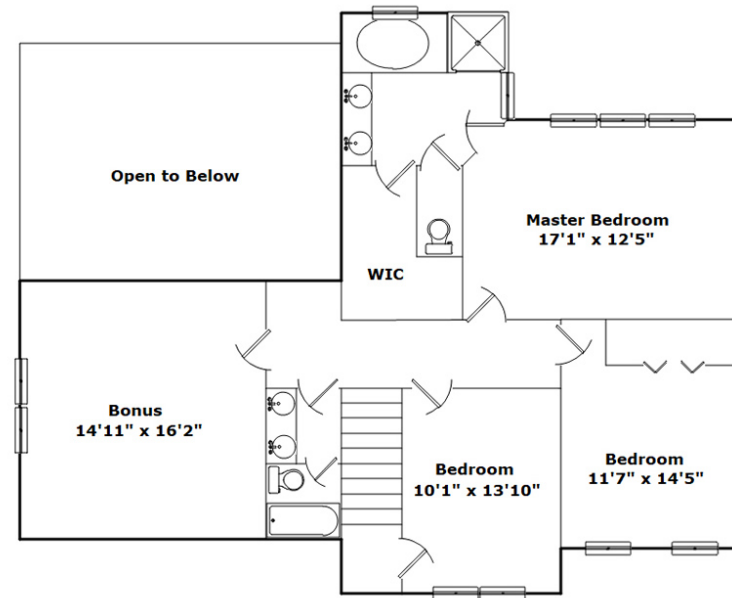

Information is deemed reliable but not guaranteed!

Virtual Tour:

<https://tours.look2homes.com/index/20148>

Alison Germain

Office Phone: 8647705537

Cell Phone: 864-770-5537

sold@alisongermain.com