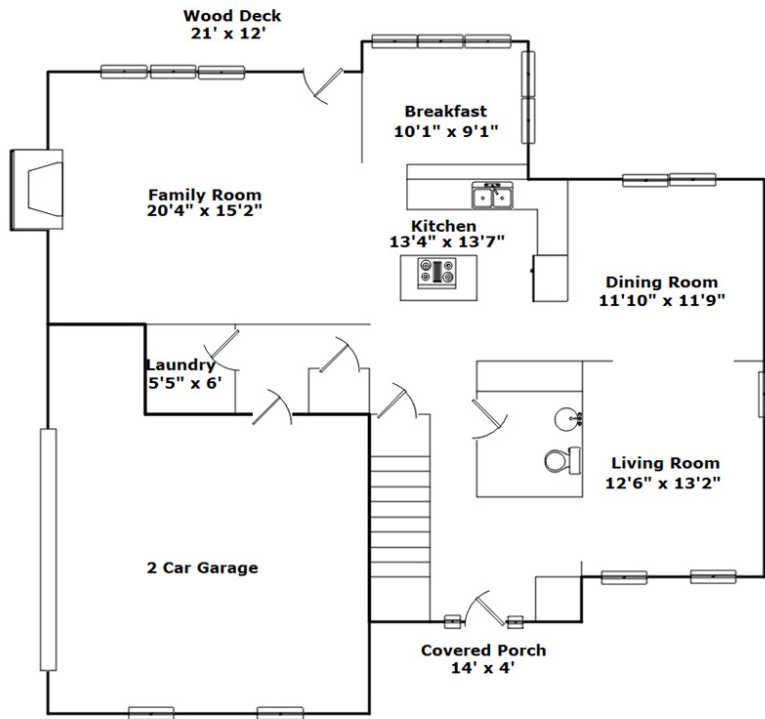

Information is deemed reliable but not guaranteed!

Virtual Tour:

<https://tours.look2homes.com/index/20148>

Alison Germain

Office Phone: 8647705537

Cell Phone: 864-770-5537

sold@alisongermain.com