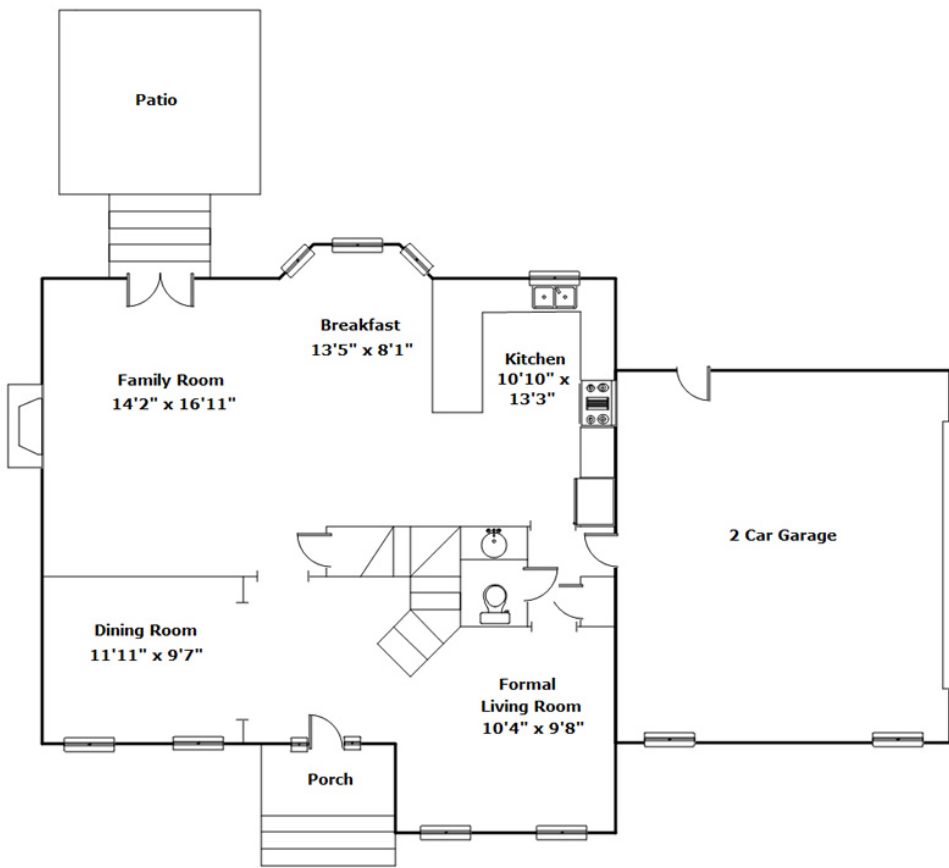

225 Meadow Crest Dr - West Columbia, SC 29172

Presenting a beautiful home for your consideration!

Property Details

4 Bedroom(s)
2 Bath(s)
1 Half Bath(s)

SQFT

Total	2332
Main Level	1038
Upper Level	1294
Garage	445

Drawn by: Look2 Homes Columbia

View this floor plan online at
<https://tours.look2homes.com/index/20140>

 **Jimmy Murray**
Office Phone: 803-799-8035
Cell Phone: 803-260-1818
jimmy.murray@cbcarolinas.com