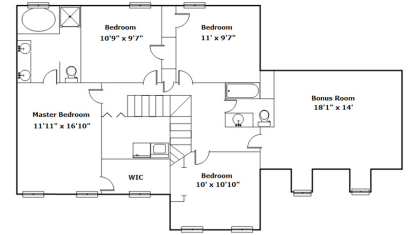

225 Meadow Crest Dr - West Columbia, SC 29172

Presenting a beautiful home for your consideration!

Property Details

4 Bedroom(s)
2 Bath(s)
1 Half Bath(s)

SQFT

Total	2332
Main Level	1038
Upper Level	1294
Garage	445

Drawn by: Look2 Homes Columbia

View this floor plan online at
<https://tours.look2homes.com/index/20140>

 **Jimmy Murray**
Office Phone: 803-799-8035
Cell Phone: 803-260-1818
jimmy.murray@cbcarolinas.com