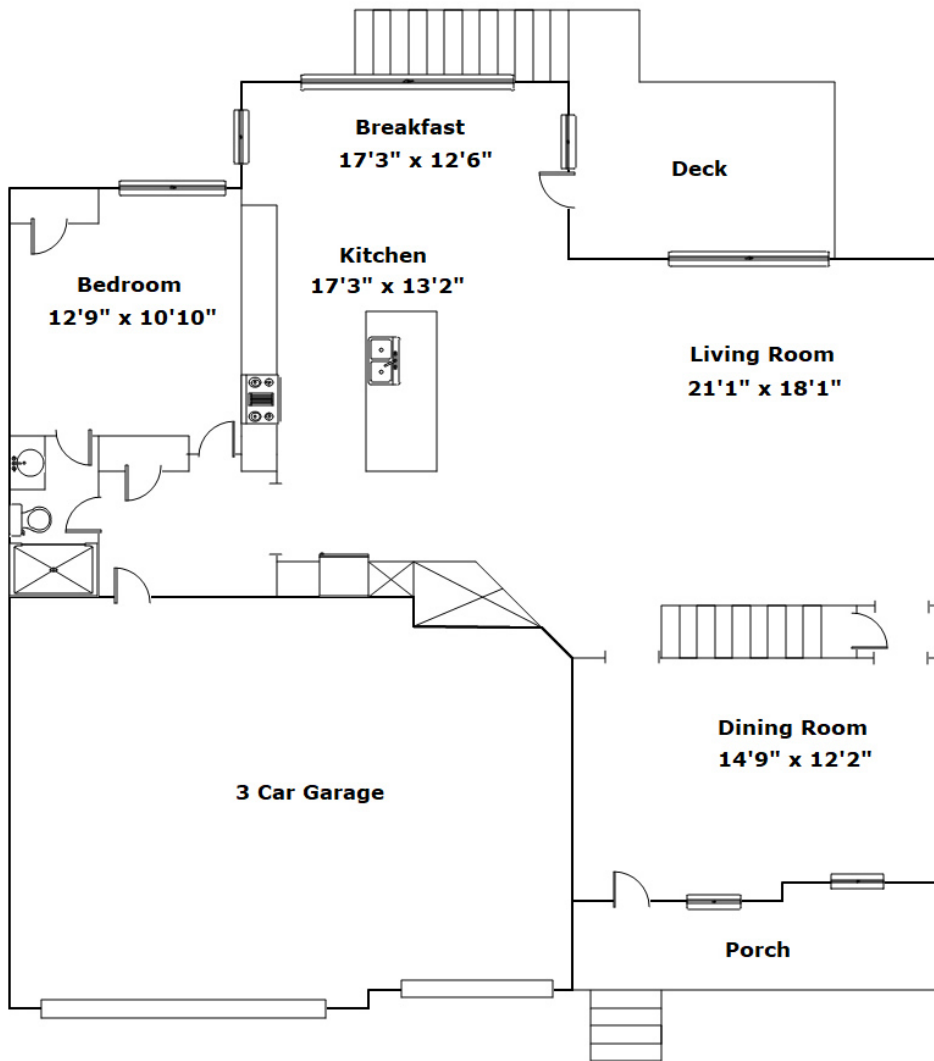

1322 Beechfern Circle - Elgin, SC 29045

Drawn by: Look2 Homes Columbia

View this floor plan online at
<https://tours.look2homes.com/index/20127>

Carolyn Green

Office Phone: 803-754-8222

Cell Phone: 803-331-5402

cgreen@cbscarolinas.com

<http://www.browsecolumbiahomes.com/>

Information is deemed reliable but not guaranteed!

COLDWELL BANKER
REALTY