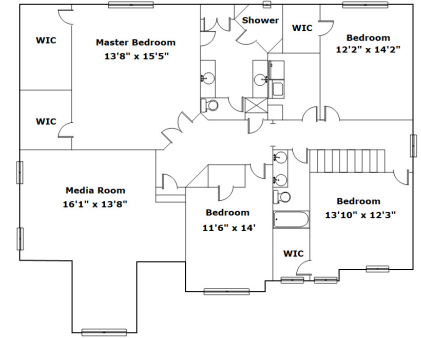

1322 Beechfern Circle - Elgin, SC 29045

Drawn by: Look2 Homes Columbia

View this floor plan online at
<https://tours.look2homes.com/index/20127>

Carolyn Green

Office Phone: 803-754-8222

Cell Phone: 803-331-5402

cgreen@cbscarolinas.com

<http://www.browsecolumbiahomes.com/>

Information is deemed reliable but not guaranteed!

COLDWELL BANKER
REALTY