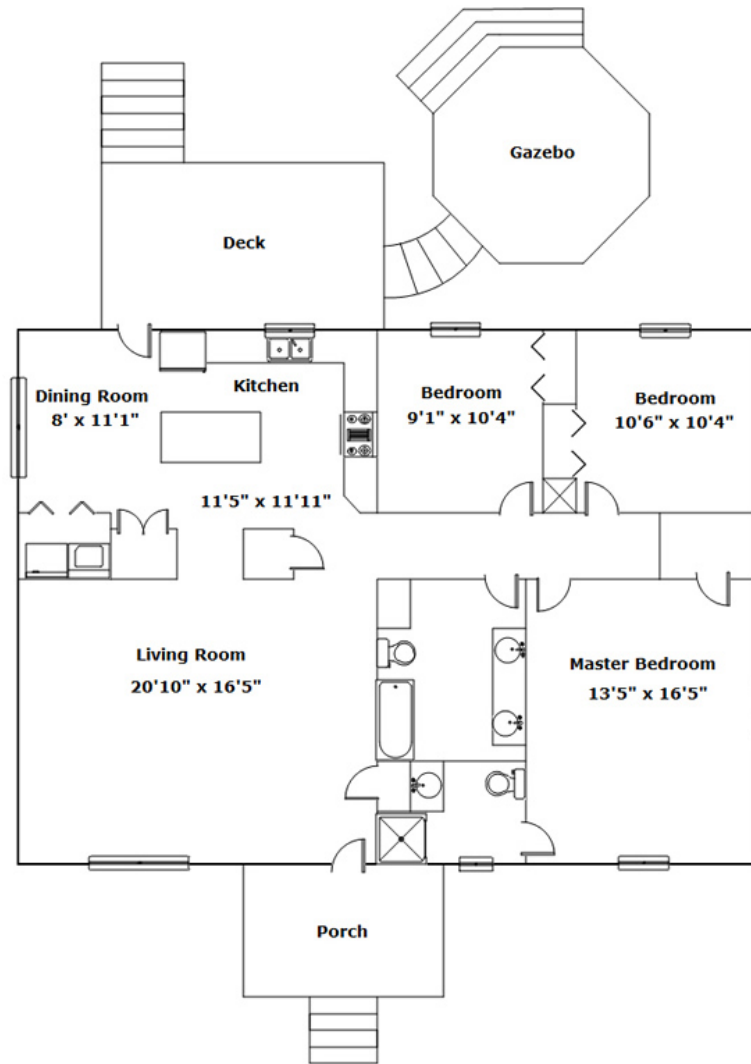

Information is deemed reliable but not guaranteed!

Information is deemed reliable but not guaranteed!

Virtual Tour:
<https://tours.look2homes.com/index/19451>

Wendye Martin

Cell Phone: 803-360-1613

realtorwendye@gmail.com