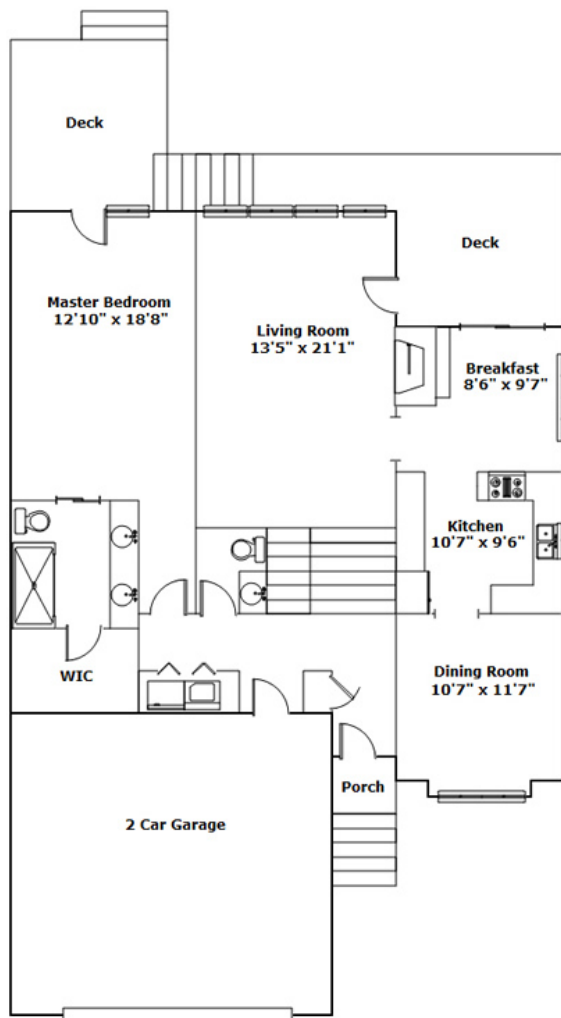

116 Fairway Ridge Dr - Chapin, SC 29036

Drawn by: Look2 Homes Columbia

View this floor plan online at
<https://tours.look2homes.com/index/19284>

Donna Roberts

Office Phone: 803-957-5566

Cell Phone: 803-807-7933

droberts@cbc Carolinas.com

Information is deemed reliable but not guaranteed!