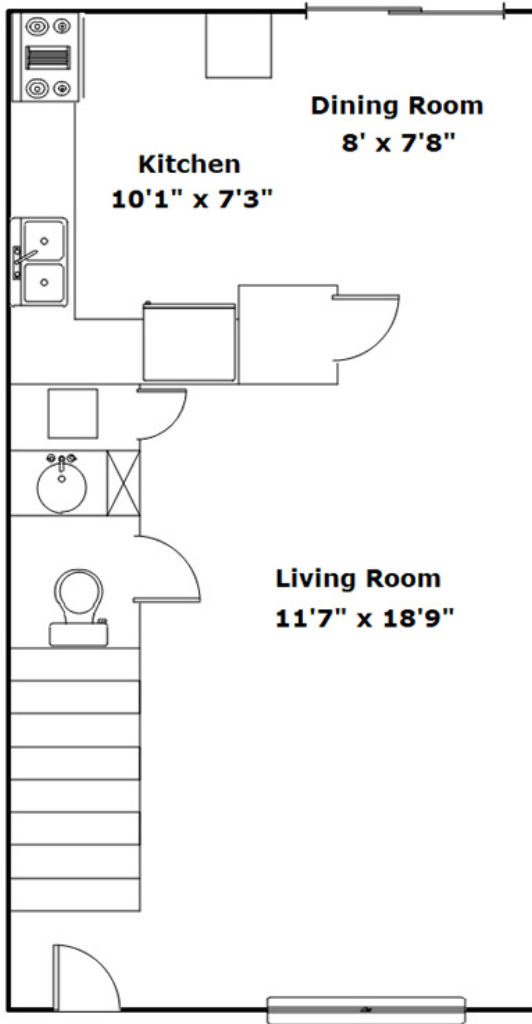

142 Pinewood Dr - Batesburg-Leesville, SC 29006