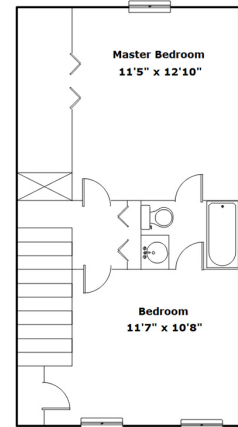

142 Pinewood Dr - Batesburg-Leesville, SC 29006

Presenting a beautiful home for your consideration!

Property Details

2 Bedroom(s)
1 Bath(s)
1 Half Bath(s)

SQFT

Total	976
Main Level	488
Upper Level	488

Anthony Jerry

Drawn by: Look2 Homes Columbia

View this floor plan online at
<https://tours.look2homes.com/index/18267>

Anthony Jerry

Office Phone: 803-772-5858

Cell Phone: 803-413-1951

ajerryhomechoice@hotmail.com

<http://https://anthonyjerry.kwrealty.com/>