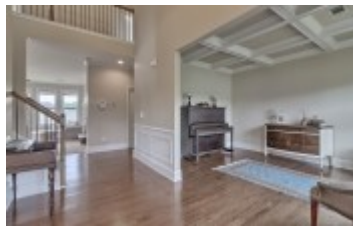

8 Dartford Ct - Easley, SC 29640

Presenting a beautiful home for your consideration!

Property Details

5 Bedroom(s)
3 Bath(s)

SQFT

Total	3260
Main Level	1575
Upper Level	1685
Garage	415

Robby Brady

Office Phone: 864-297-1953
Cell Phone: 864-270-5955
Robby.Brady@allentate.com
<http://www.RobbyBrady.com>