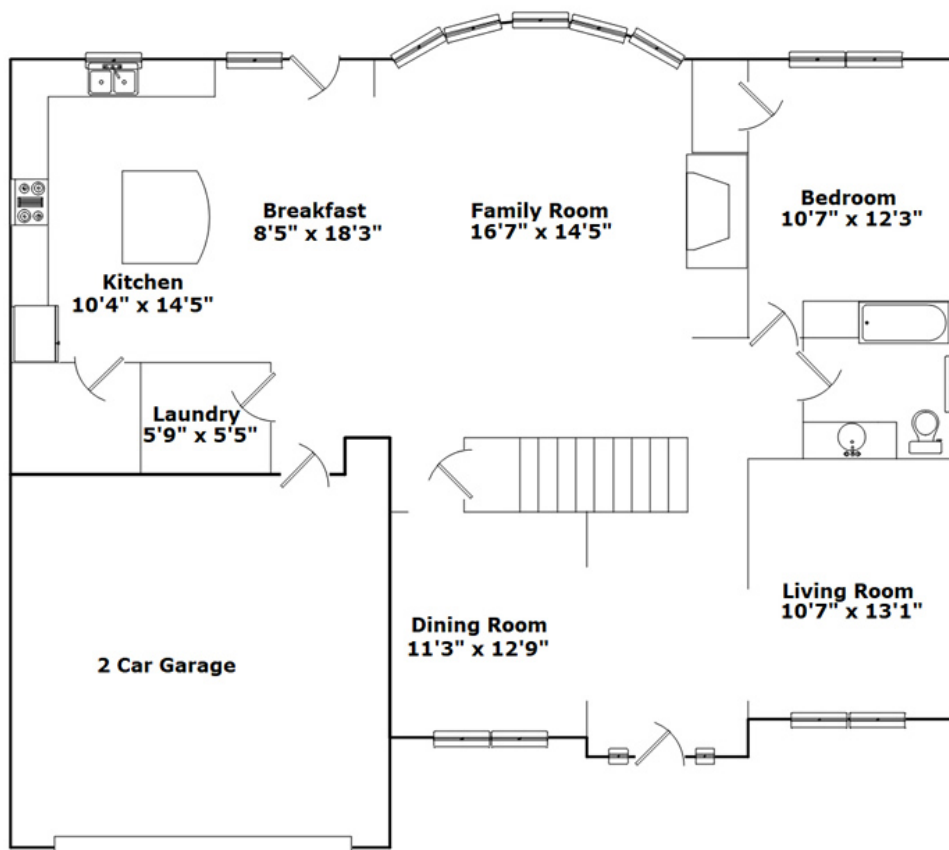

8 Dartford Ct - Easley, SC 29640

Presenting a beautiful home for your consideration!

Property Details

5 Bedroom(s)
3 Bath(s)

SQFT

Total	3260
Main Level	1575
Upper Level	1685
Garage	415

Robby Brady

Office Phone: 864-297-1953
Cell Phone: 864-270-5955
Robby.Brady@allentate.com
<http://www.RobbyBrady.com>

Information is deemed reliable but not guaranteed!

8 Dartford Ct - Easley, SC 29640

Drawn by: Look2 Home Marketing Upstate SC

View this floor plan online at
<https://tours.look2homes.com/index/16810>

Robby Brady