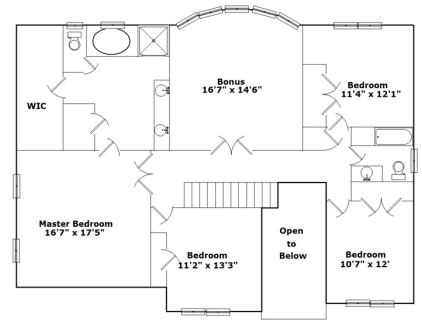

8 Dartford Ct - Easley, SC 29640