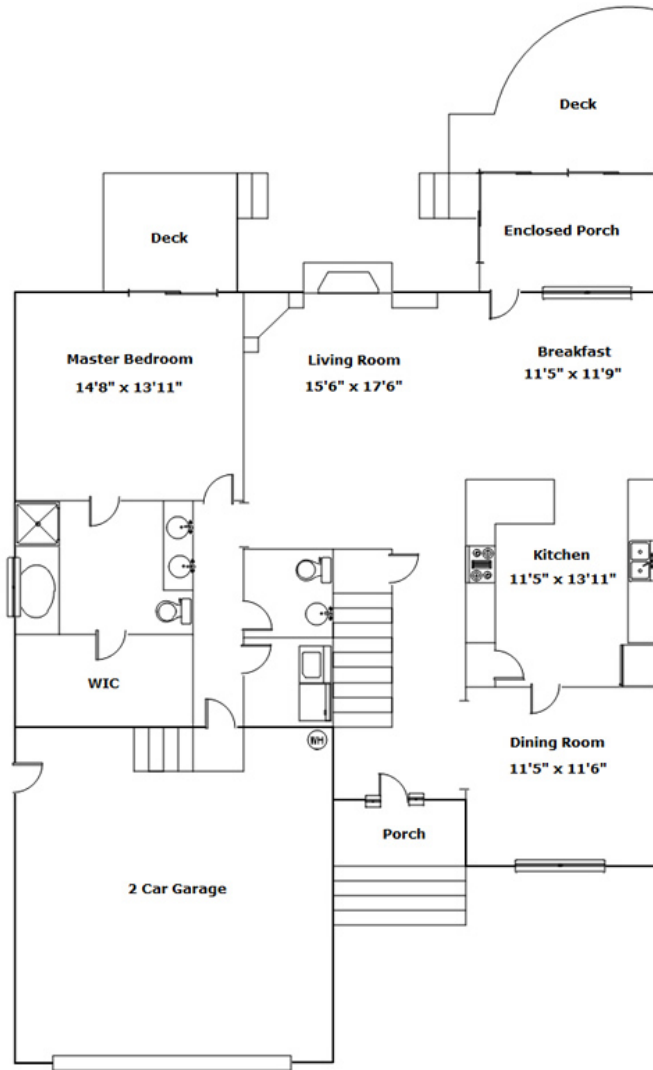

224 Murray Vista Circle - Lexington, SC 29072

Presenting a beautiful home for your consideration!

Property Details

3 Bedroom(s)

2 Bath(s)

1 Half Bath(s)

SQFT

Total 2389

RESIDENTIAL BROKERAGE

224 Murray Vista Circle - Lexington, SC 29072

Drawn by: Look2 Homes Columbia

View this floor plan online at
<https://tours.look2homes.com/index/16620>

Ann Milligan

Office Phone: 803-957-5566