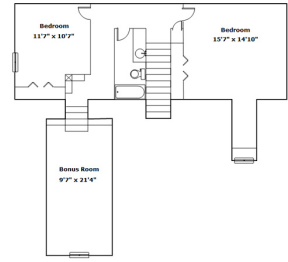

224 Murray Vista Circle - Lexington, SC 29072