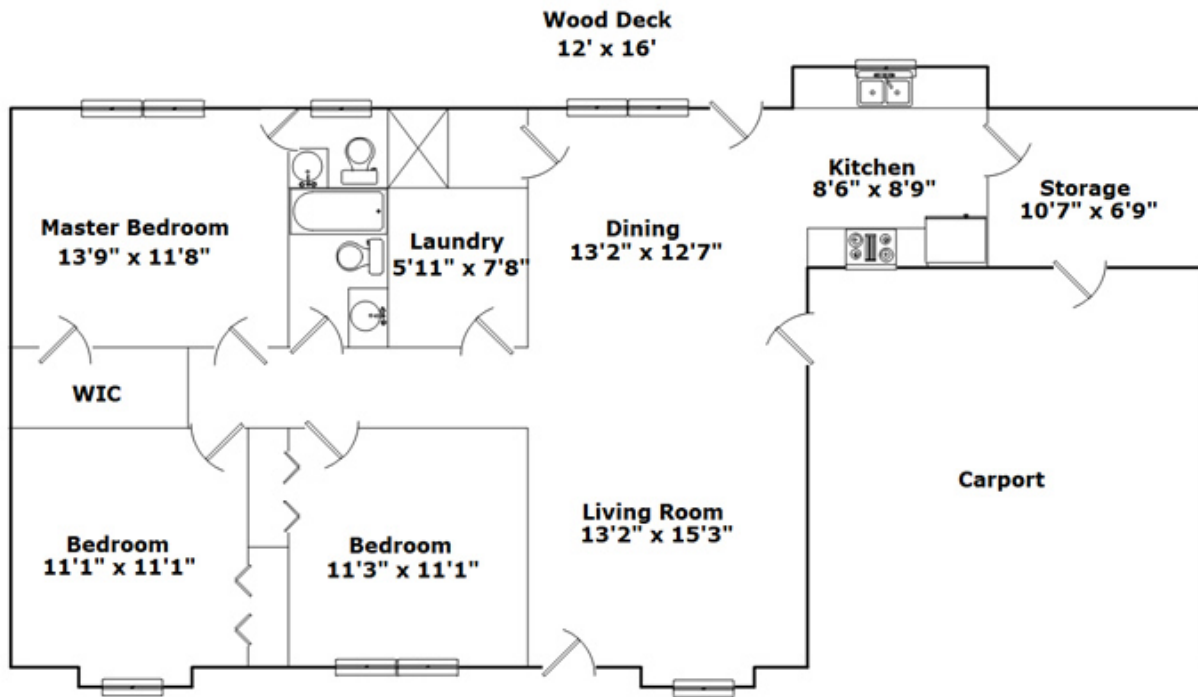

512 Craig Kropff Drive - Wellford, SC 29385

Drawn by: Look2 Home Marketing Upstate SC
<https://tours.look2homes.com/index/15845>

Kallie Thompson
Cell Phone: 864-706-6482

Information is deemed reliable but not guaranteed!

RE/MAX
RESULTS