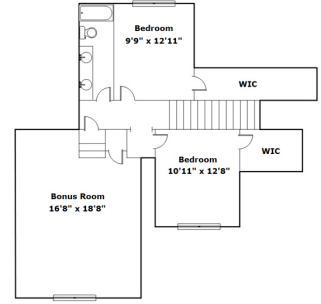

Drawn by: Look2 Homes Columbia

View this floor plan online at
<https://tours.look2homes.com/index/14799>

Donna Roberts

Office Phone: 803-957-5566

Cell Phone: 803-807-7933

droboters@cbc Carolinas.com

Information is deemed reliable but not guaranteed!

COLDWELL BANKER
REALTY