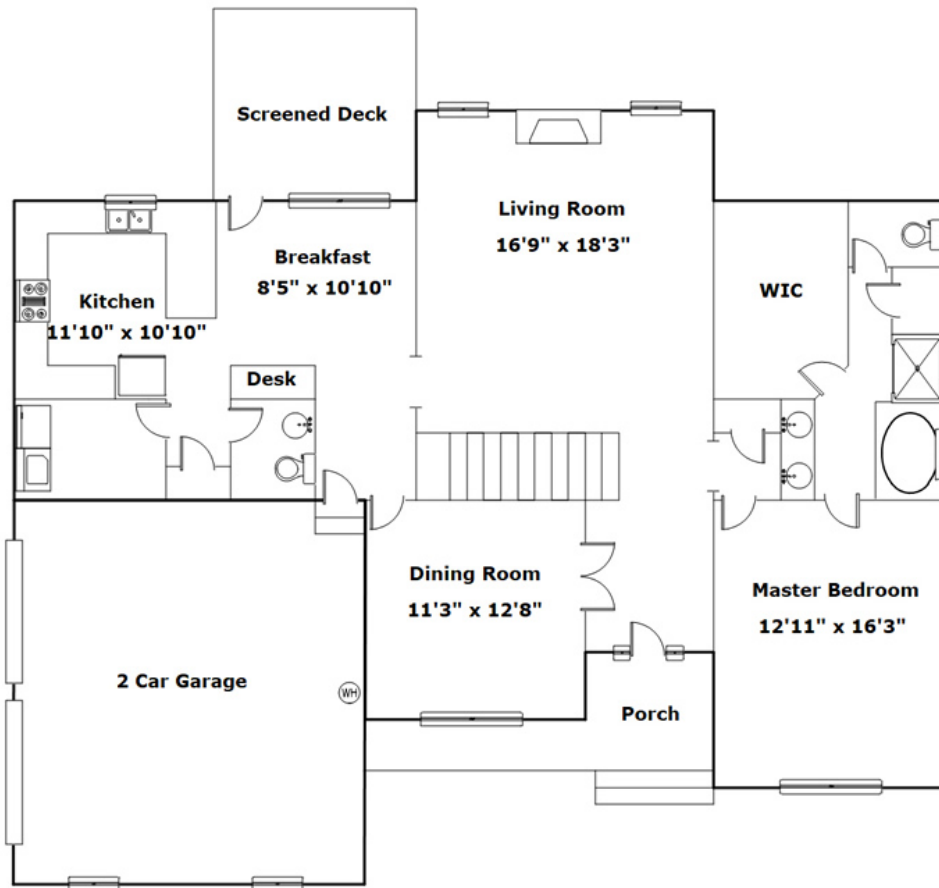

Drawn by: Look2 Homes Columbia

View this floor plan online at
<https://tours.look2homes.com/index/14799>

Donna Roberts

Office Phone: 803-957-5566

Cell Phone: 803-807-7933

droboters@cbc Carolinas.com

Information is deemed reliable but not guaranteed!

COLDWELL BANKER
REALTY